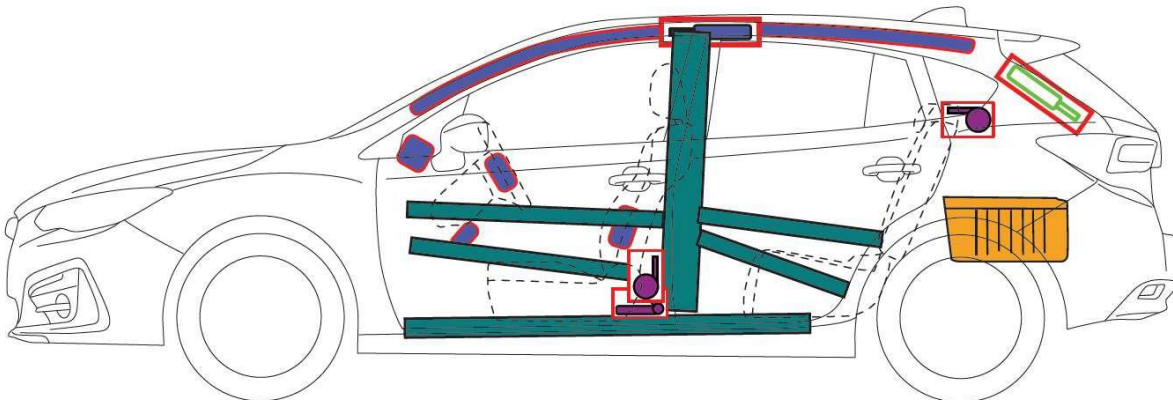

SUBARU

Rescue card

SUBARU: Forester 2.0
type: S5
Body variant MJ 2020

Airbag Module 	Body Reinforcement 	Airbag Control module 
Window airbag gas generator 	Hybrid system 	Battery 
Belt tensioner 	Hoods & tailgate dampers 	Fuel Tank 

Note:
 Wait 30 seconds after disconnecting the battery.

SUBARU

Rescue card

SUBARU: SUBARU XV 2.0
Type: G5
Body variant MJ 2020

Airbag Module 	Body Reinforcement 	Airbag Control module 
Window airbag gas generator 	Hybrid system 	Battery 
Belt tensioner 	Hoods & tailgate dampers 	Fuel Tank 