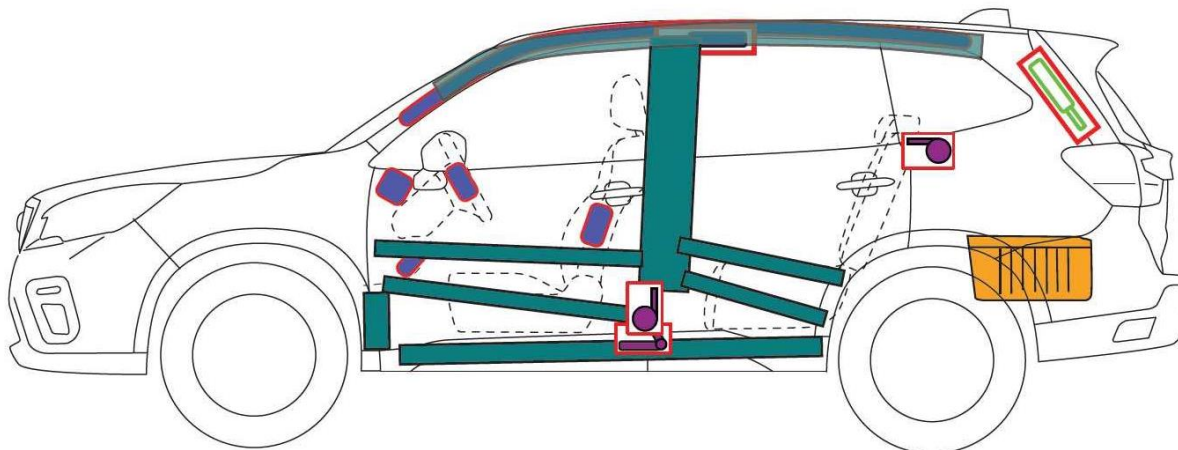

SUBARU

Rescue card

SUBARU: Forester 2.0
type: S5
Body variant MJ 2020

Airbag Module 	Body Reinforcement 	Airbag Control module 
Window airbag gas generator 	Hybrid system 	Battery 
Belt tensioner 	Hoods & tailgate dampers 	Fuel Tank 

Note:
 Wait 30 seconds after disconnecting the battery.

SUBARU

Rescue card

SUBARU: SUBARU XV 2.0
Type: G5
Body variant MJ 2020

Airbag Module 	Body Reinforcement 	Airbag Control module 
Window airbag gas generator 	Hybrid system 	Battery 
Belt tensioner 	Hoods & tailgate dampers 	Fuel Tank 