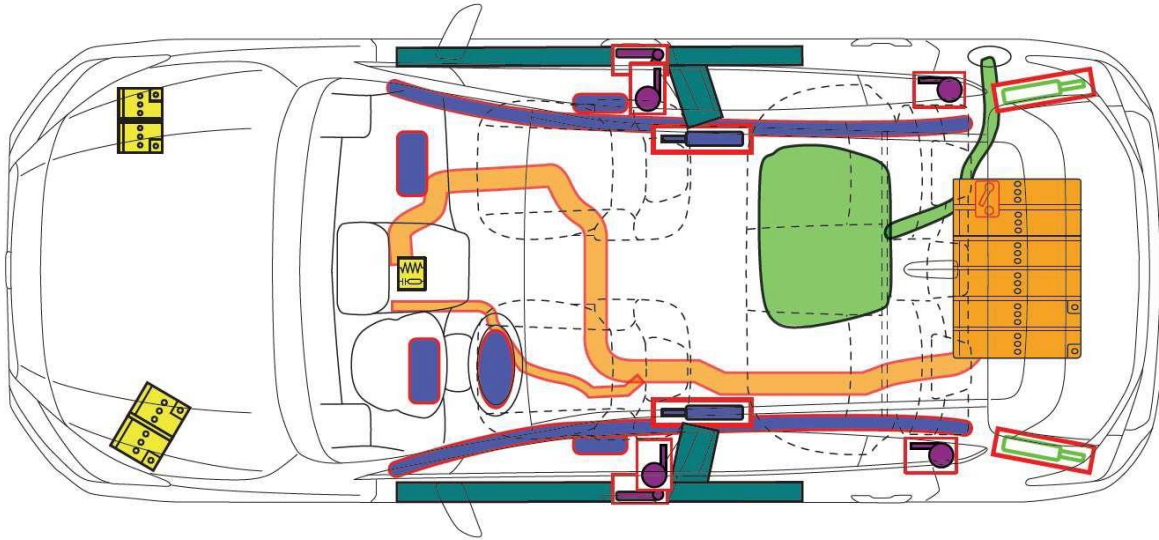

SUBARU

Rescue card

SUBARU: Forester 2.0
type: S5
Body variant MJ 2020

Airbag Module 	Body Reinforcement 	Airbag Control module 
Window airbag gas generator 	Hybrid system 	Battery 
Belt tensioner 	Hoods & tailgate dampers 	Fuel Tank 

Note:
 Wait 30 seconds after disconnecting the battery.

SUBARU

Rescue card

SUBARU: SUBARU XV 2.0
Type: G5
Body variant MJ 2020

Airbag Module 	Body Reinforcement 	Airbag Control module 
Window airbag gas generator 	Hybrid system 	Battery 
Belt tensioner 	Hoods & tailgate dampers 	Fuel Tank 