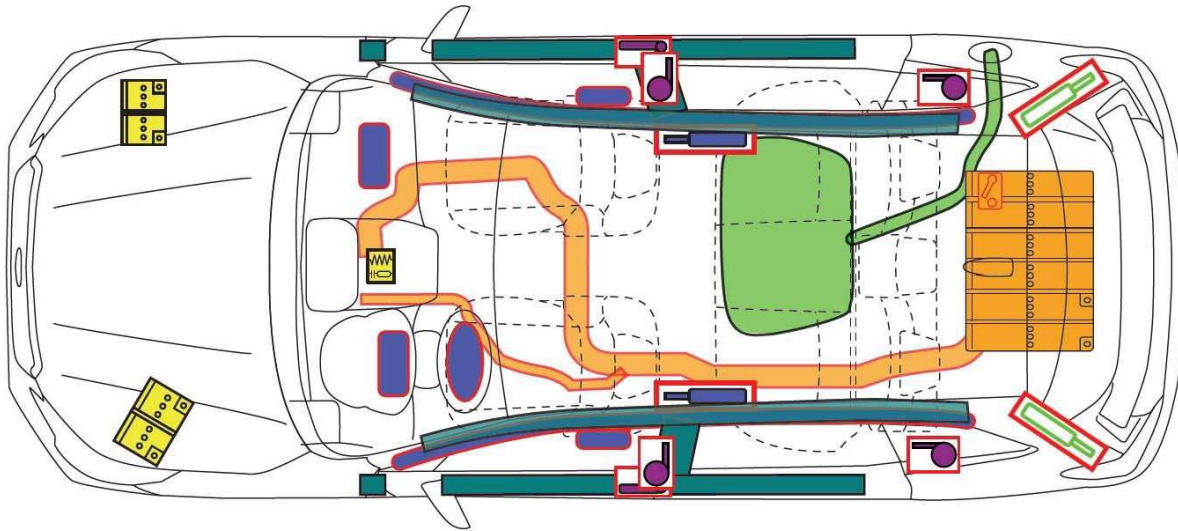

SUBARU

Rescue card

SUBARU: Forester 2.0
type: S5
Body variant MJ 2020

Airbag Module 	Body Reinforcement 	Airbag Control module 
Window airbag gas generator 	Hybrid system 	Battery 
Belt tensioner 	Hoods & tailgate dampers 	Fuel Tank 

Note:
 Wait 30 seconds after disconnecting the battery.

SUBARU

Rescue card

SUBARU: SUBARU XV 2.0
Type: G5
Body variant MJ 2020

Airbag Module 	Body Reinforcement 	Airbag Control module 
Window airbag gas generator 	Hybrid system 	Battery 
Belt tensioner 	Hoods & tailgate dampers 	Fuel Tank 